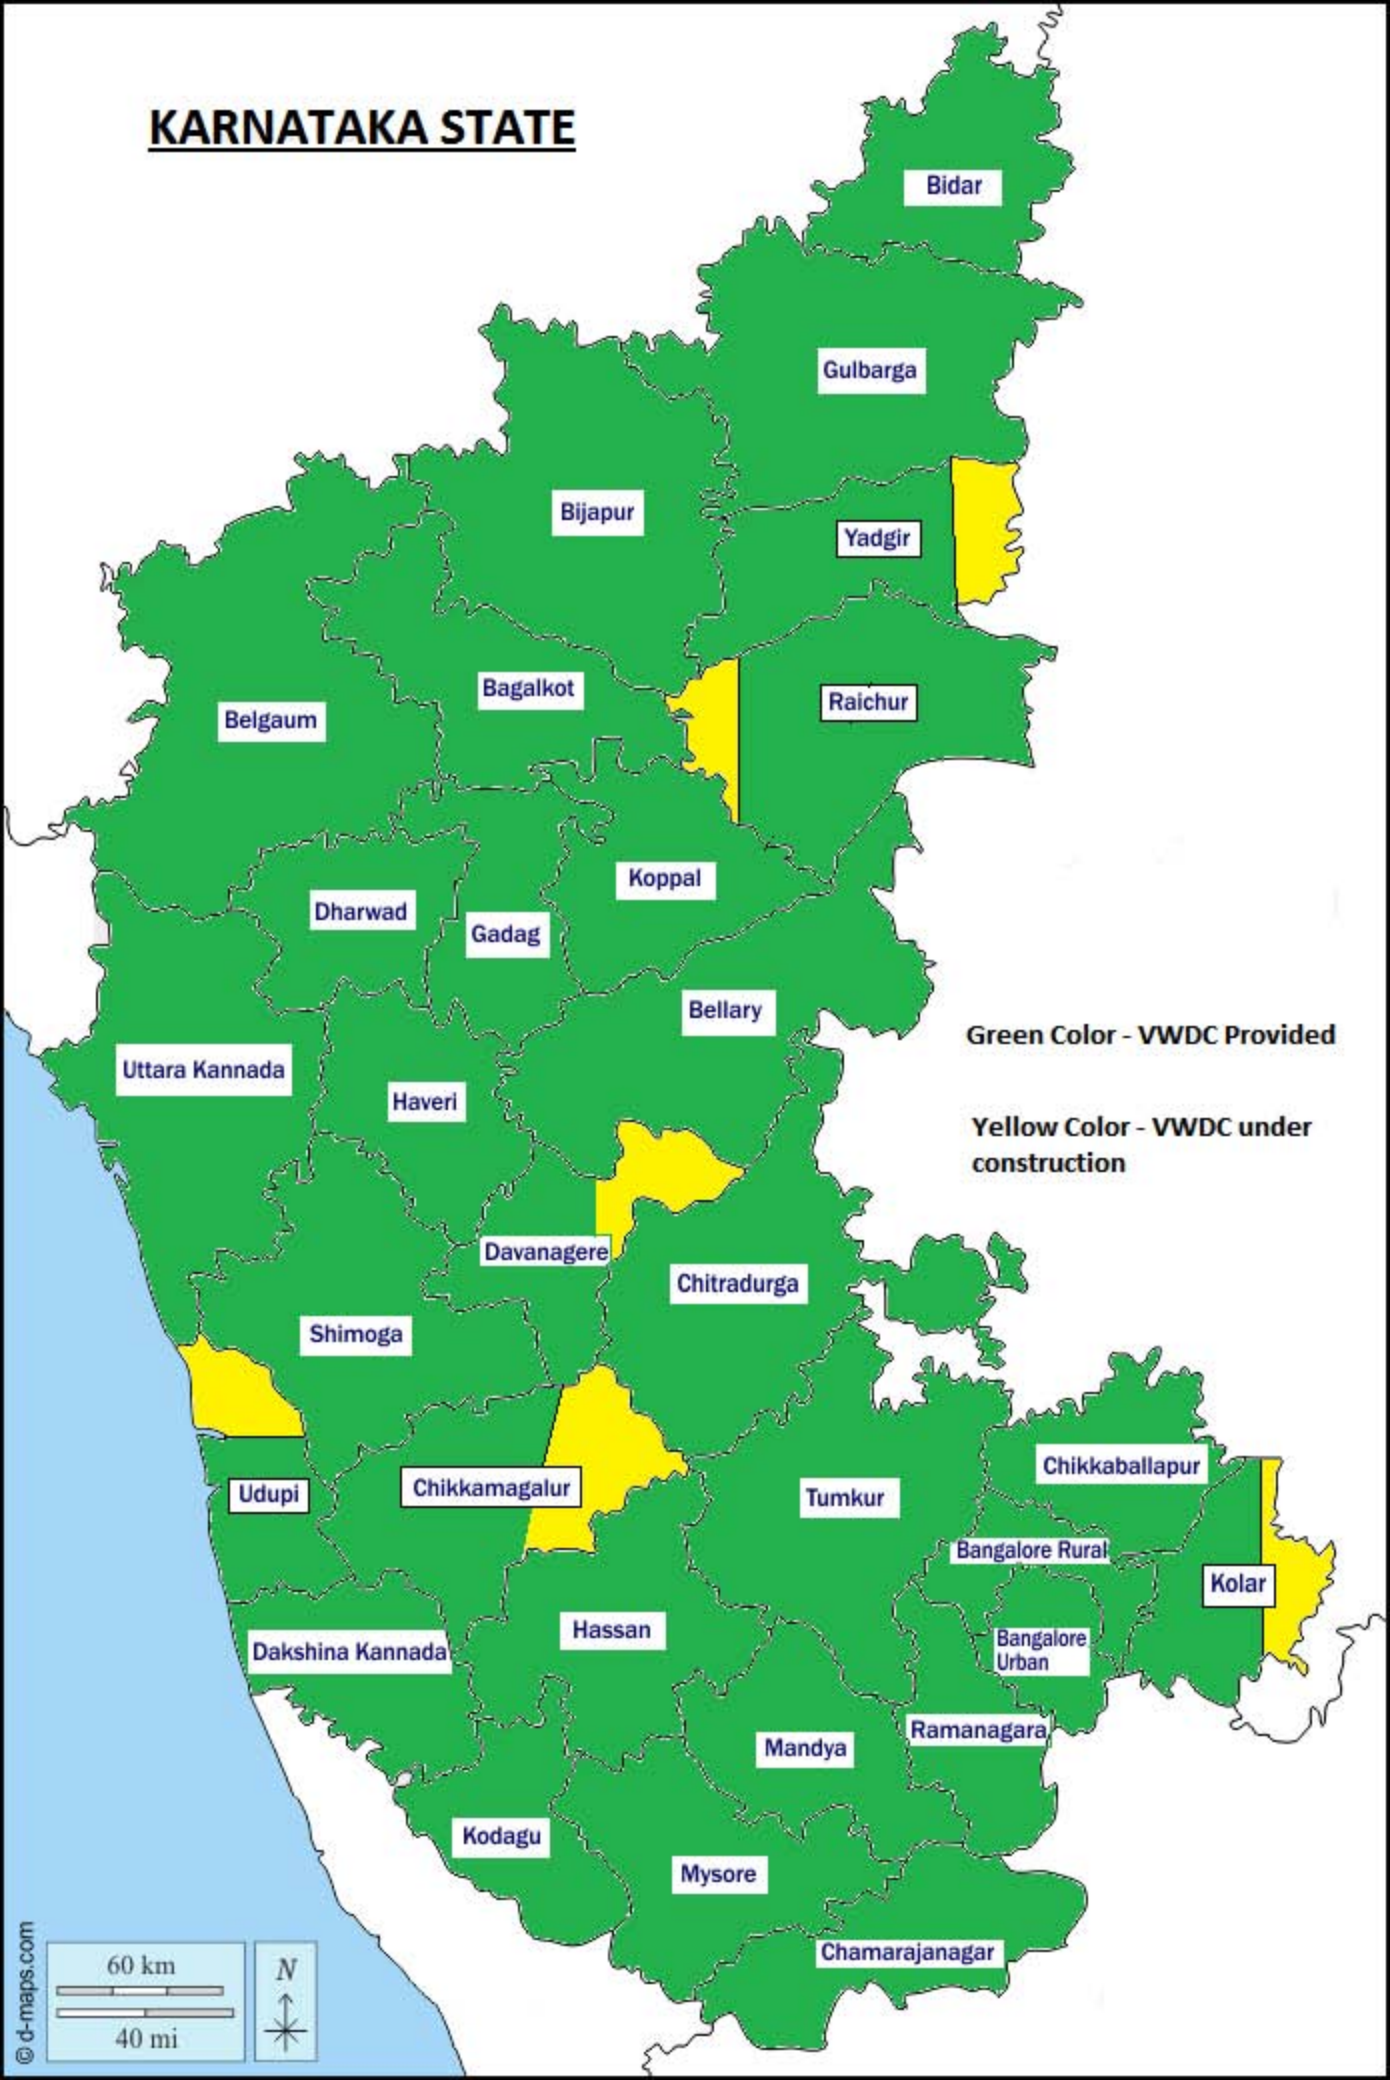

KARNATAKA STATE

Green Color - VWDC Provided

Yellow Color - VWDC under construction

60 km

40 mi

N