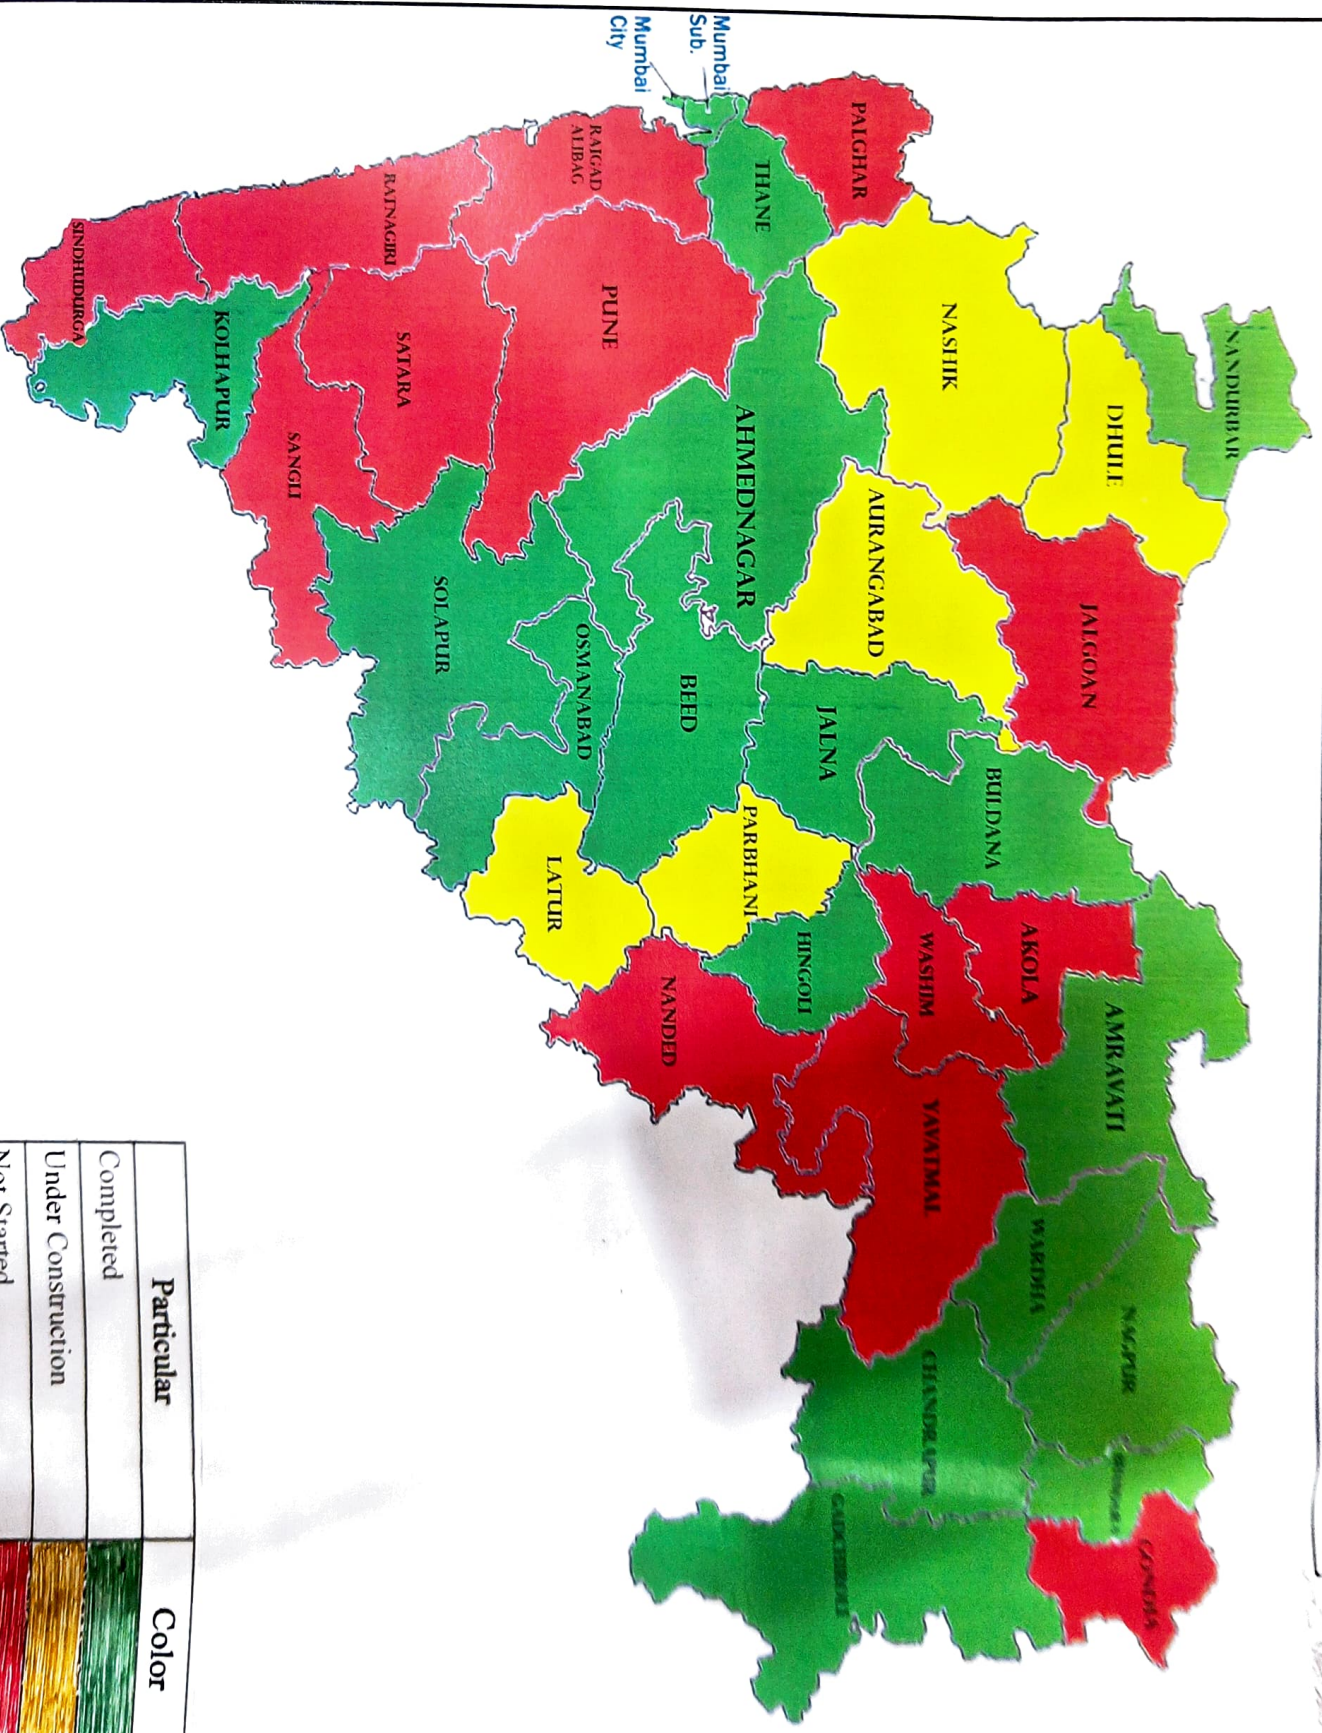

Status of creation/ conversion of Courtroom(s) into VWDC in the Court Buildings at District Headquarters

Particular	Color
Completed	Green
Under Construction	Yellow
Not Started	Red